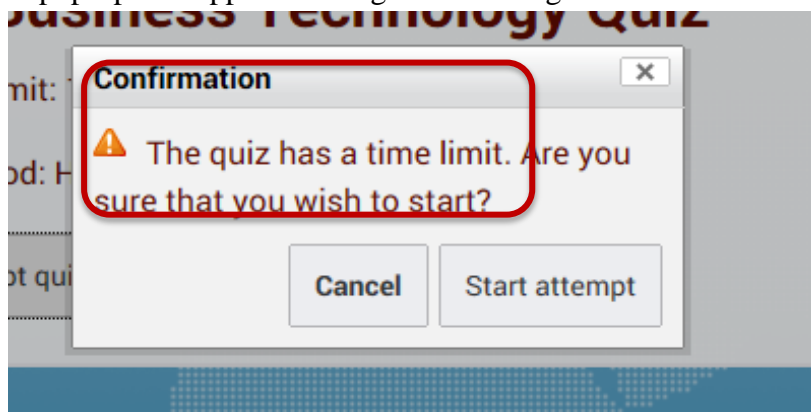

A screenshot of the login page. The title 'Log in' is at the top in purple. Below it are two input fields: 'Username' and 'Password'. A 'Log in' button is to the right of the password field. Below the input fields is a checkbox labeled 'Remember username'. At the bottom, there are links for 'Forgotten your username or password?' and 'Cookies must be enabled in your browser'. The 'Log in' button is highlighted with a red rounded rectangle.

5. Click **My Courses** and choose, **Practice Assessment – Get Acquainted!**

6. The page on the next page should appear with the link to the practice quiz. Click the words below the Pointing finger that read: **Operate a Personal Computer/Use Business Technology Quiz**

Quick Tool: Take the Practice Quiz!

7. In the next page that appears, click **Attempt quiz now**

8. A pop-up will appear looking like the image below. Click on **Start Attempt**

9. Select the answer for each question.
10. Move to each question by scrolling down the page **or** by clicking on the numbers to the right.