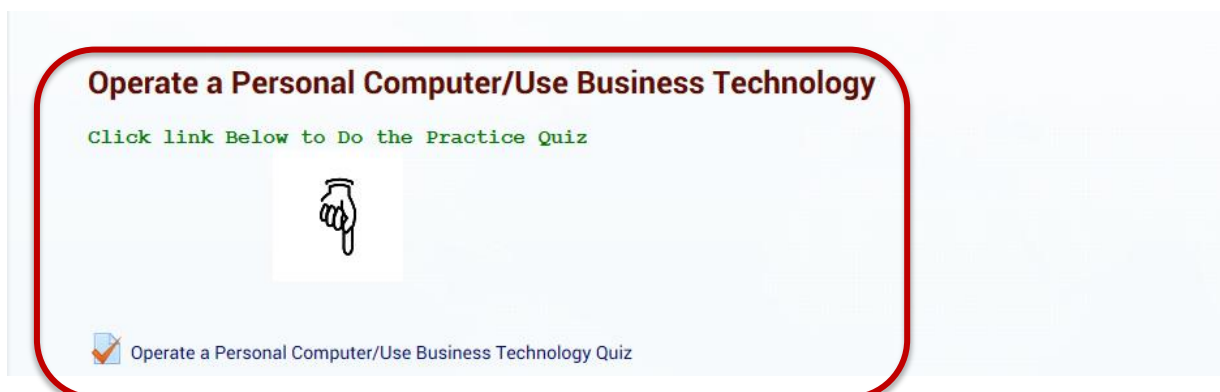

6. The page on the next page should appear with the link to the practice quiz. Click the words below the Pointing finger that read: **Operate a Personal Computer/Use Business Technology Quiz**