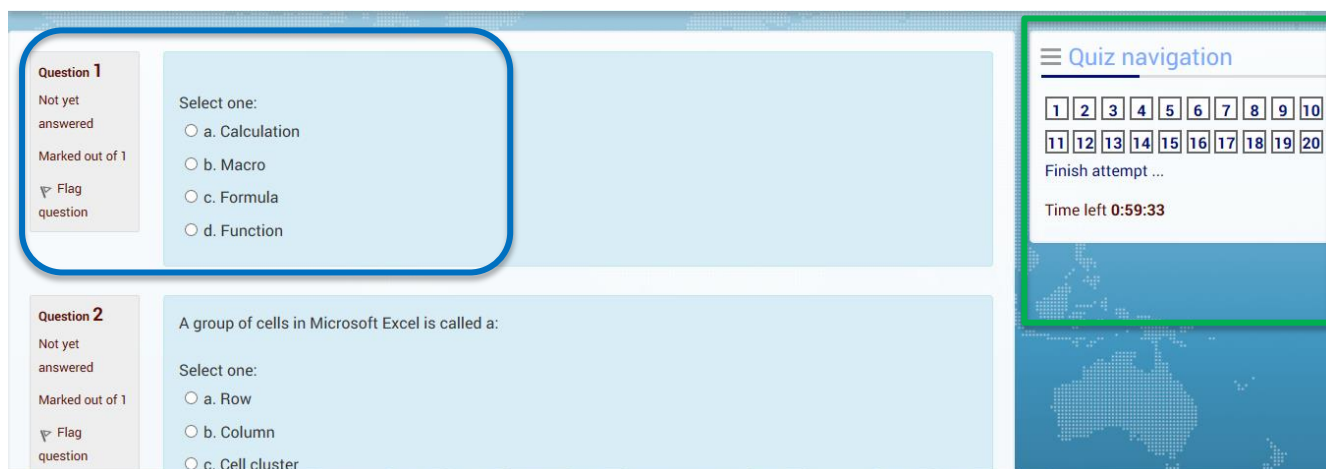

5. Click **My Courses** and choose, **Practice Assessment – Get Acquainted!**

6. The page on the next page should appear with the link to the practice quiz. Click the words below the Pointing finger that read: **Operate a Personal Computer/Use Business Technology Quiz**

Quick Tool: Take the Practice Quiz!

7. In the next page that appears, click **Attempt quiz now**

8. A pop-up will appear looking like the image below. Click on **Start Attempt**

9. Select the answer for each question.
10. Move to each question by scrolling down the page **or** by clicking on the numbers to the right.